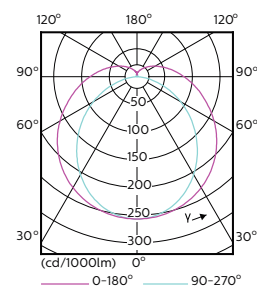

Light Distribution Diagrams

LEDtube 1200mm 15W G13 840 2500lm