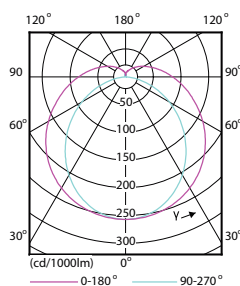

Light Distribution Diagrams

LEDtube 1200mm 15W G13 840 2500lm