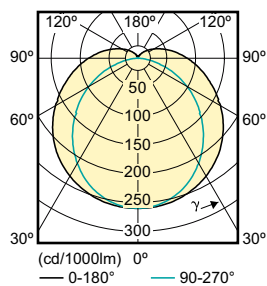

Light Distribution Diagrams

LEDtube 1200mm 15W G13 840 2500lm