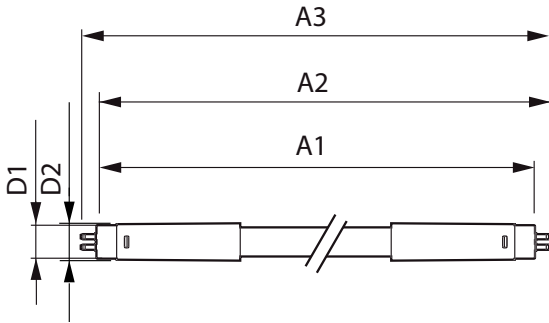

Maatschets

Product	D1	D2	A1	A2	A3
MAS LEDtube HF 1500mm HE 20W 830 T5	15.5 mm	18.8 mm	1449 mm	1456.1 mm	1463.2 mm
MAS LEDtube HF 1500mm HE 20W 865 T5	15.5 mm	18.8 mm	1449 mm	1456.1 mm	1463.2 mm
MAS LEDtube HF 600mm HE 8W 830 T5	15.5 mm	18.8 mm	549 mm	556.1 mm	563.2 mm
MAS LEDtube HF 1200mm HE 16.5W 840 T5	15.5 mm	18.8 mm	1149 mm	1156.1 mm	1163.2 mm
MAS LEDtube HF 600mm HE 8W 865 T5	15.5 mm	18.8 mm	549 mm	556.1 mm	563.2 mm
MAS LEDtube HF 1200mm HE 16.5W 865 T5	15.5 mm	18.8 mm	1149 mm	1156.1 mm	1163.2 mm
MAS LEDtube HF 1500mm HE 20W 840 T5	15.5 mm	18.8 mm	1449 mm	1456.1 mm	1463.2 mm
MAS LEDtube HF 600mm HE 8W 840 T5	15.5 mm	18.8 mm	549 mm	556.1 mm	563.2 mm
MAS LEDtube HF 1500mm UO 36W 865 T5	15.2 mm	21 mm	1447.8 mm	1454.9 mm	1462 mm
MAS LEDtube HF 1500mm UO 36W 830 T5	15.2 mm	21 mm	1447.8 mm	1454.9 mm	1462 mm
MAS LEDtube HF 1500mm UO 36W 840 T5	15.2 mm	21 mm	1447.8 mm	1454.9 mm	1462 mm
MAS LEDtube HF 1200mm HO 26W 865 T5	15.2 mm	21 mm	1147.8 mm	1154.9 mm	1162 mm
MAS LEDtube HF 1200mm HO 26W 840 T5	15.2 mm	21 mm	1147.8 mm	1154.9 mm	1162 mm
MAS LEDtube HF 1200mm HO 26W 830 T5	15.2 mm	21 mm	1147.8 mm	1154.9 mm	1162 mm
MAS LEDtube HF 1500mm HO 26W 865 T5	15.2 mm	21 mm	1447.8 mm	1454.9 mm	1462 mm
MAS LEDtube HF 1500mm HO 26W 840 T5	15.2 mm	21 mm	1447.8 mm	1454.9 mm	1462 mm
MAS LEDtube HF 1500mm HO 26W 830 T5	15.2 mm	21 mm	1447.8 mm	1454.9 mm	1462 mm
MAS LEDtube HF 1200mm HE 16.5W 830 T5	15.5 mm	18.8 mm	1149 mm	1156.1 mm	1163.2 mm